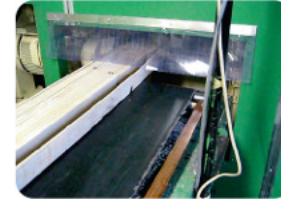

Mechanisations

In addition to planing machines, we also supply mechanisation elements, complete planing systems and, in conjunction with the right partners, entire manufacturing facilities for industrial production of glued joists, solid joinery timber, duo/trio beams.

- Destacking
- Feeds
- Removal
- Stacking systems

Planing and sawing combinations

These machines are equipped with sawing units. The add-on units are generally designed to meet the customer's specific design and functional requirements.

Plane and saw combination with 630 mm working width, two-sided planing machine with attached double shaft saw for cut heights of up to 160 mm. The lower sawing unit has an adjustable saw head.

Production of strips for middle lamination layers

Assembly / commissioning

<GRINDER>

Ultra-heavy machine for automatic sharpening of the planing cutters in the installed state. Suitable for planing shafts and hydro-heads. Planing shafts can be attached directly with the bearing. Working length: 500 / 800 / 1,300 mm.