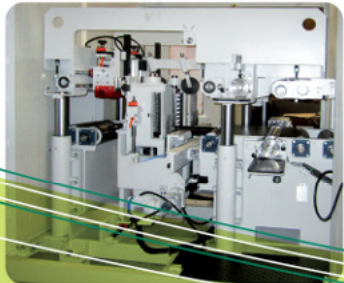

INDUSTRY

The high performance planing machine designed for industrial use as a slat plane with a feed rate of up to 200 metres/minute and as a wide planing machine for glued joists and broad laminated boards with a width of up to 1,300 mm.

Mechanisations

In addition to planing machines, we also supply mechanisation elements, complete planing systems and, in conjunction with the right partners, entire manufacturing facilities for industrial production of glued joists, solid joinery timber, duo/trio beams.

Assembly / commissioning

<GRINDER>

Ultra-heavy machine for automatic sharpening of the planing cutters in the installed state. Suitable for planing shafts and hydro-heads. Planing shafts can be attached directly with the bearing. Working length: 500 / 800 / 1,300 mm.

High quality litter chips

Four model ranges in the CASTER series cover every requirement for wood chip production. With the capacity to make between 1.5 and 6 tonnes of wet wood chips from round timber per hour, high quality litter chips are produced.